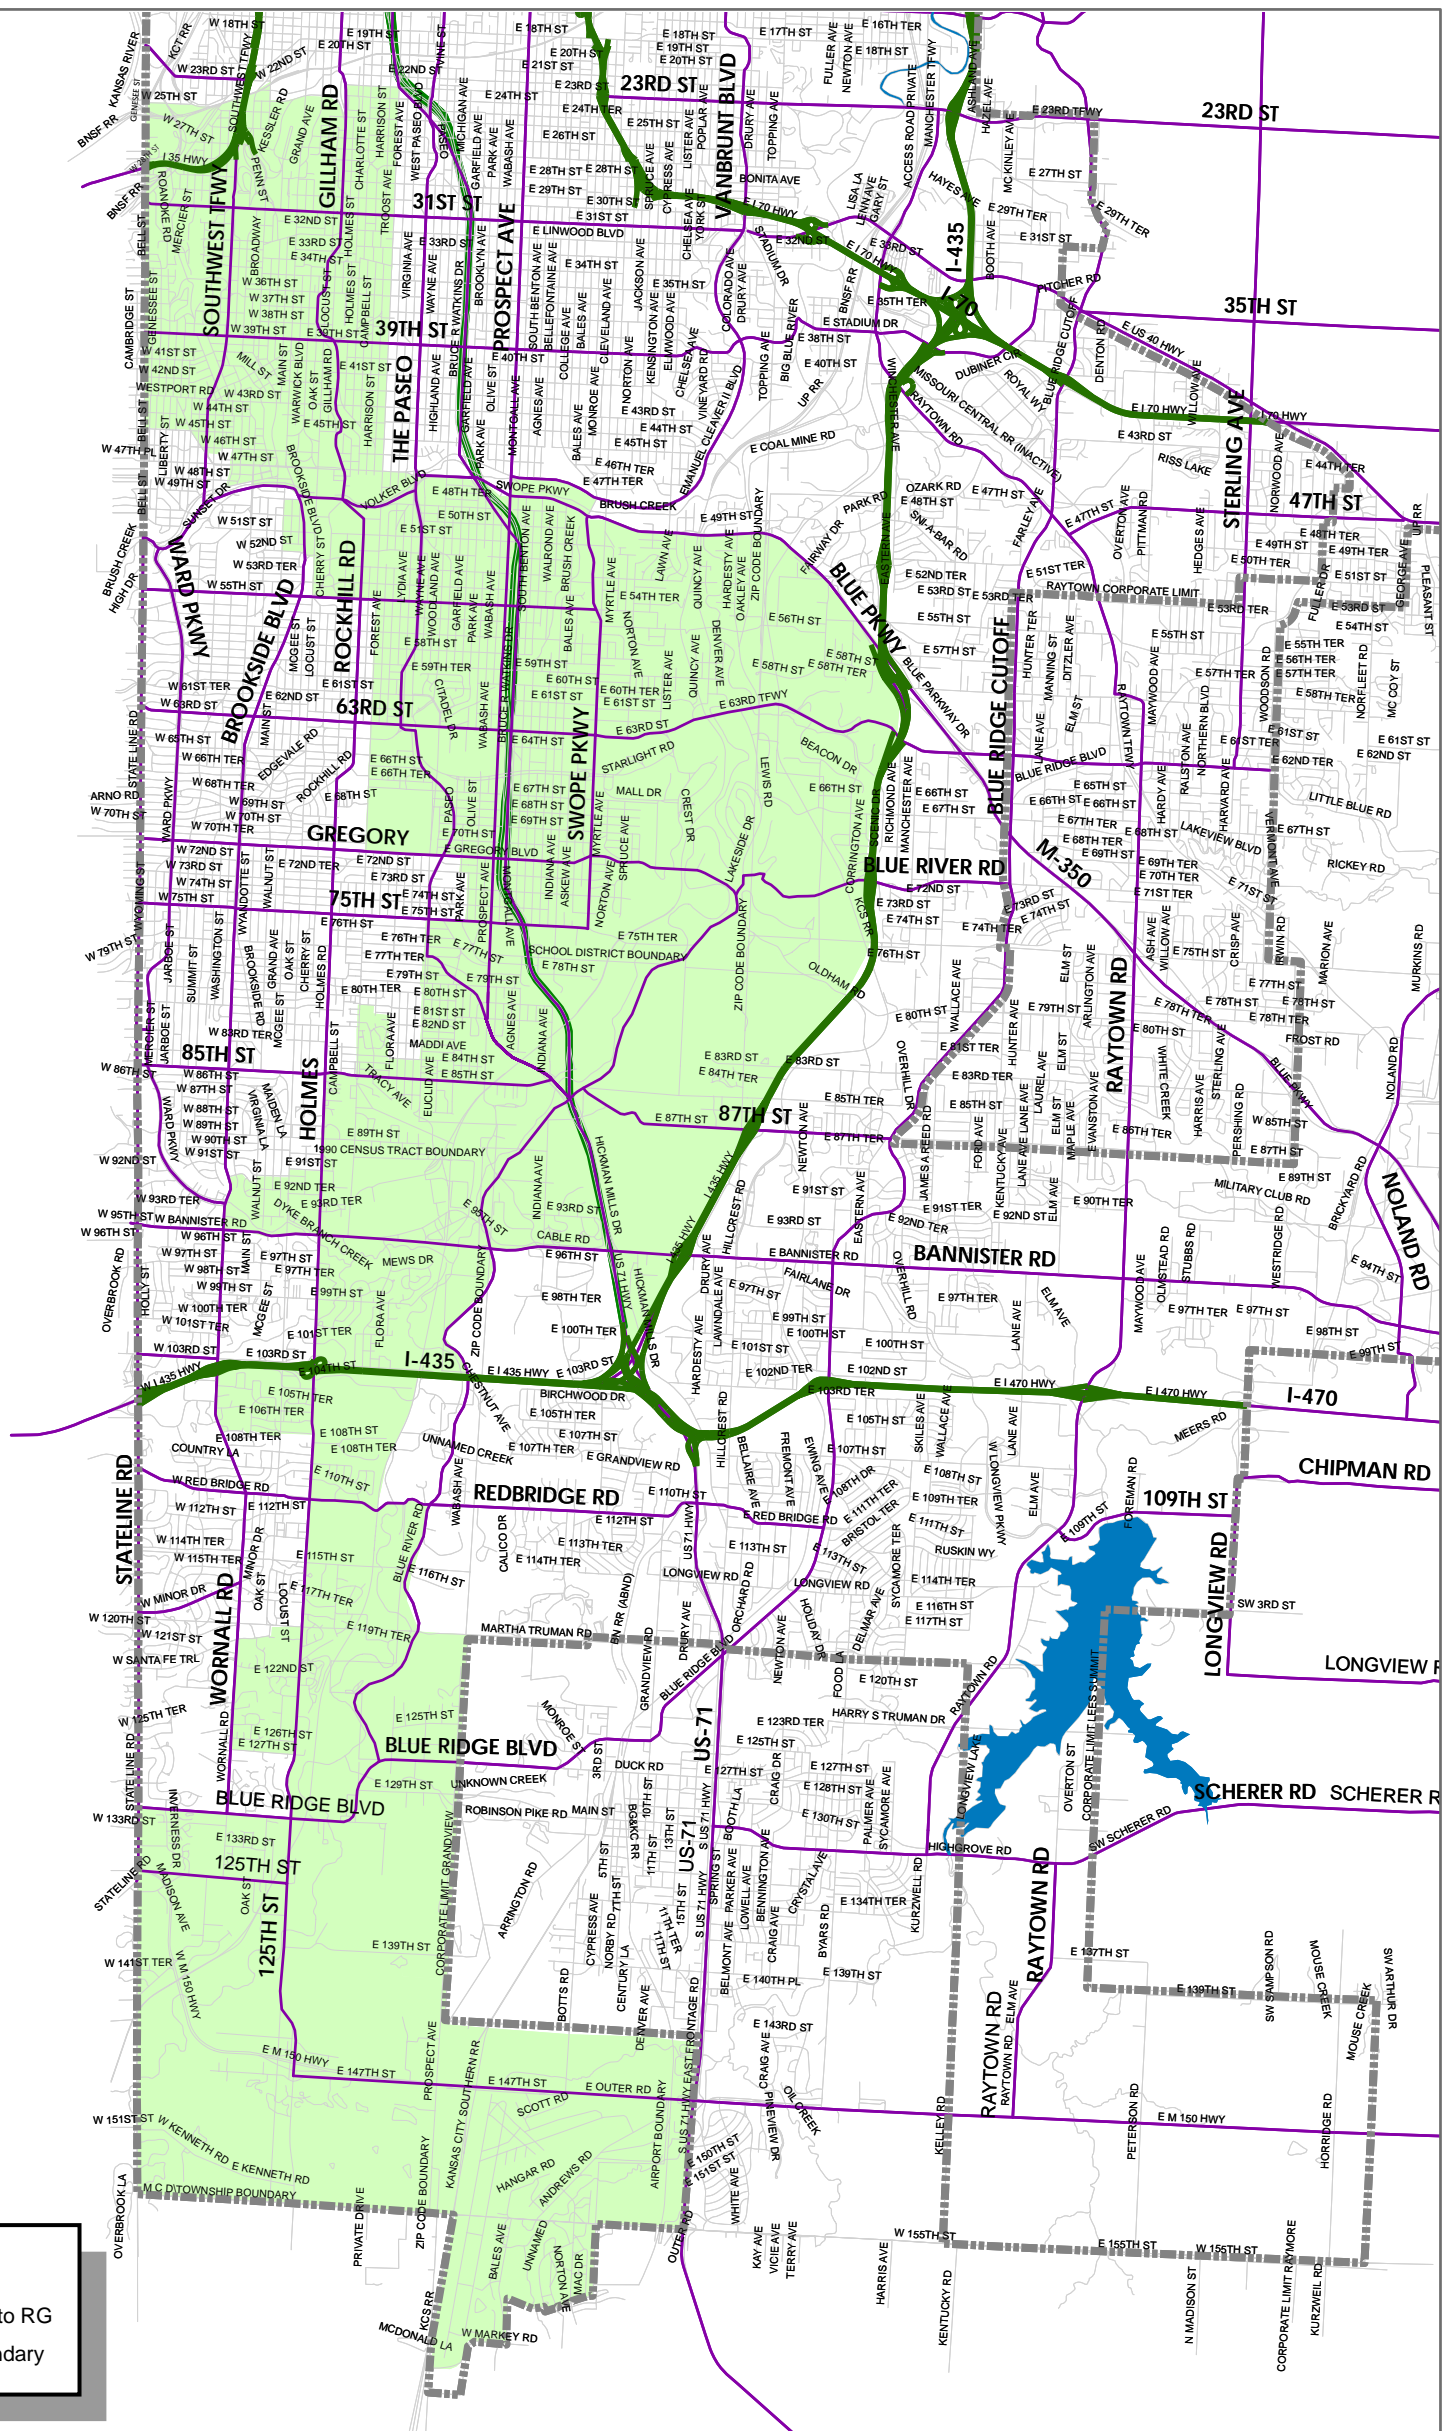

Enhanced Enterprise Zone 2

Legend

- EEZ 2 - Midtown to RG
- Kansas City Boundary